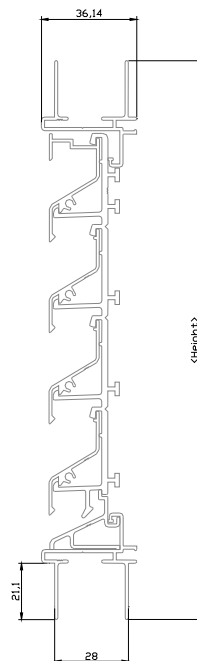

# IKL 332 - 24/28/32

## PRODUCT DESCRIPTION

- EXTRUDED SECTIONS ALUMINIUM GRADE (606-3T6)
- PITCH 33.5 MM
- STANDARD FINISHES:
  - STANDARD RAL OR BS COLOURS
  - SILVER ANODISED (SAA-25)
- SUITABLE FOR 20,24,32 MM GLAZING (EQUAL LEG OUTER FRAME)
- TRACK DEPTH : 21.1 MM
- STANDARD STAINLESS STEEL FLYSCREEN : 2 x 2 MM  
ON REQUEST: STAINLESS STEEL FLYSCREEN : 6/6 MM
- PHYSICAL FREE AREA : 33 %
- MAXIMUM FREE AREA : 55 %

## SIZES IKL 331

- ALL SIZES ARE POSSIBLE
- WHEN ORDERING : GLAZING SIZES  
- PLEASE QUOTE WIDTH X HEIGHT

SALES:  
[MIKEL@IKONALUMINIUM.CO.UK](mailto:MIKEL@IKONALUMINIUM.CO.UK)

WEB:  
[WWW.IKONALUMINIUM.COM](http://WWW.IKONALUMINIUM.COM)

IKL - 332  
Glazed - In 24/28

IKL - 332  
Glazed - In

**IKON**  
ALUMINIUM SYSTEMS