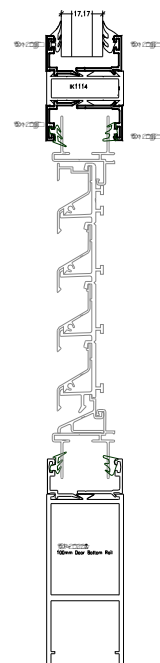

2010

IKL332-24/28/32  
GLAZED - IN LOUVRE

# IKL 332 - 24/28/32

## PRODUCT DESCRIPTION

- EXTRUDED SECTIONS ALUMINIUM GRADE (606-3T6)
- PITCH 33.5 MM
- STANDARD FINISHES:
  - STANDARD RAL OR BS COLOURS
  - SILVER ANODISED (SAA-25)
- SUITABLE FOR 20,24,32 MM GLAZING (EQUAL LEG OUTER FRAME)
- TRACK DEPTH : 21.1 MM
- STANDARD STAINLESS STEEL FLYSCREEN : 2 x 2 MM  
ON REQUEST: STAINLESS STEEL FLYSCREEN : 6/6 MM
- PHYSICAL FREE AREA : 33 %
- MAXIMUM FREE AREA : 55 %

SALES:  
[MIKEL@IKONALUMINIUM.CO.UK](mailto:MIKEL@IKONALUMINIUM.CO.UK)

WEB:  
[WWW.IKONALUMINIUM.COM](http://WWW.IKONALUMINIUM.COM)

IKL - 332  
Glazed - In 24/28

IKL - 332  
Glazed - In

**IKON**  
ALUMINIUM SYSTEMS