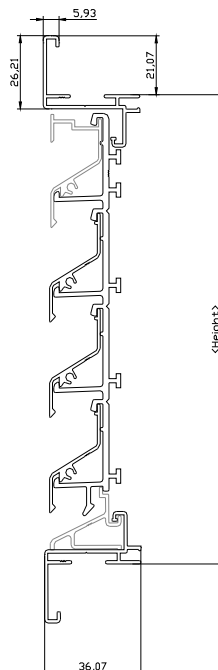

IKL - 331
IKON FLANGED
FRAME