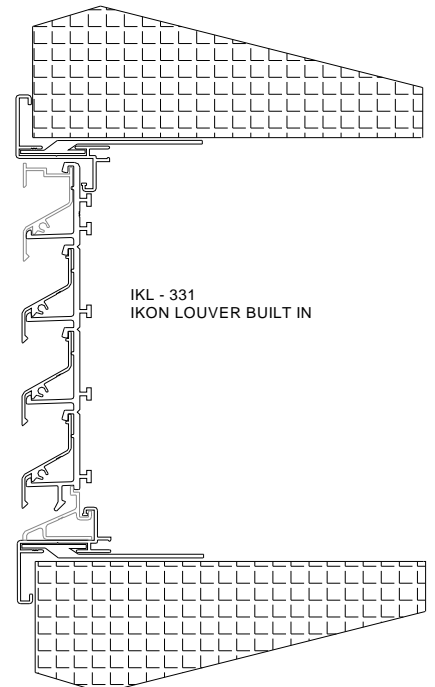

2010

IKL331 - FLANGED
LOUVRE

IKL - 331

PRODUCT DESCRIPTION

- EXTRUDED ALUMINIUM SECTIONS (GRADE 6063-T6)
- PITCH 33.5MM
- STANDARD FINISHES:
 - STANDARD RAL OR BS COLOURS
 - SILVER ANODISED (SAA-25)
- DEPTH TO FIT 30.30 MM
- OVERALL FLANGE SIZE-THROAT SIZE : 2 x 21.07 MM
- STANDARD STAINLESS STEEL FLYSCREEN:
 - 2 x 2 MM
 - ON REQUEST: STAINLESS STEEL FLYSCREEN: 6/6 MM
- PHYSICAL FREE AREA : 33 %
- MAXIMUM FREE AREA : 55 %

SIZES IKL 331

- ALL SIZES ARE POSSIBLE
- WHEN ORDERING :
 - PLEASE QUOTE OPENING WIDTH X HEIGHT

OPTIONS

- DRAINAGE CHANNEL
- BIRD / VERMIN MESH
- BLANKING PANELS (INSULATION OPTIONS)

FIXING

- WITH BRACKETS OR SPRING CLIPS
- USE OF GLAZING BLOCKS IS RECOMMENDED

UNIT 1, YARDLEY BROOK
INDUSTRIAL PARK, LEAFORD
WAY, SHARD END,
BIRMINGHAM, B33 9TX

EMAIL:
INFO@IKONALUMINIUM.CO.UK

SALES:
MIKEL@IKONALUMINIUM.CO.UK
UK

WEB:
WWW.IKONALUMINIUM.COM

IKL - 331
IKON FLANGED
FRAME

IKL - 331
IKON LOUVER BUILT IN