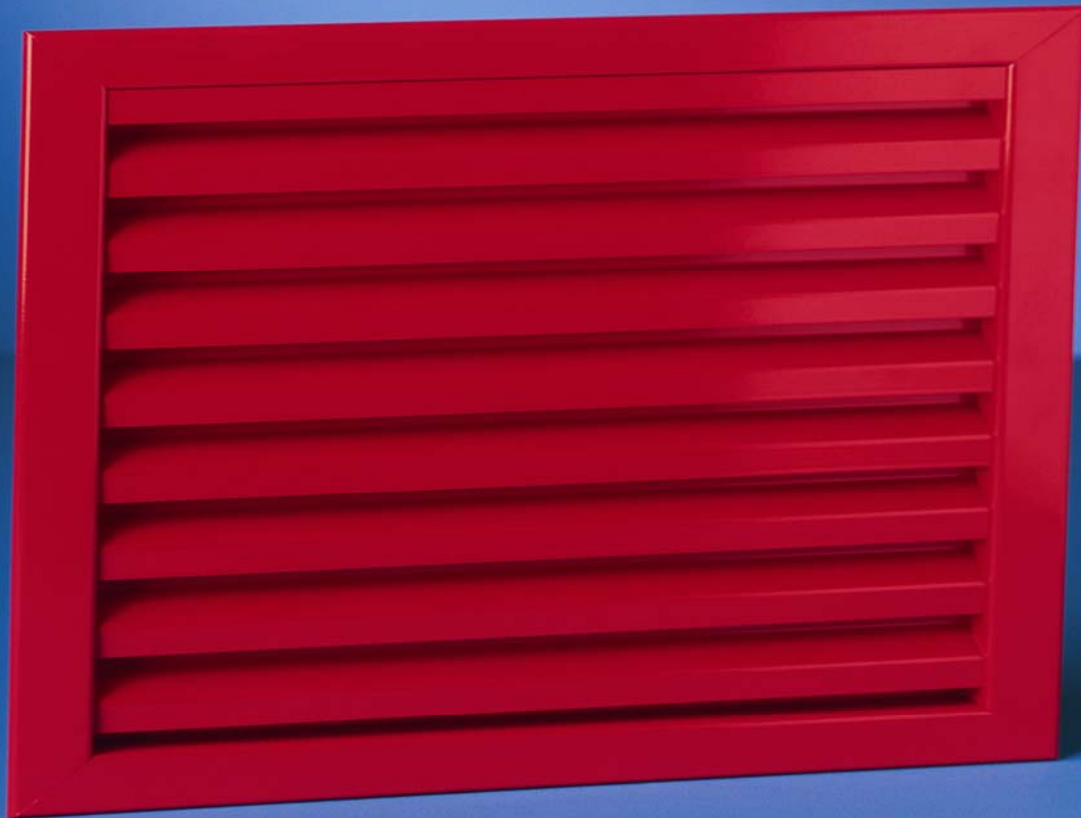

2010

IKL331 - FLANGED
LOUVRE

IKL - 331

PRODUCT DESCRIPTION

- EXTRUDED ALUMINIUM SECTIONS (GRADE 6063-T6)
- PITCH 33.5MM
- STANDARD FINISHES:
 - STANDARD RAL OR BS COLOURS
 - SILVER ANODISED (SAA-25)
- DEPTH TO FIT 30.30 MM
- OVERALL FLANGE SIZE-THROAT SIZE : 2 x 21.07 MM
- STANDARD STAINLESS STEEL FLYSCREEN:
 - 2 x 2 MM
 - ON REQUEST: STAINLESS STEEL FLYSCREEN: 6/6 MM
- PHYSICAL FREE AREA : 33 %
- MAXIMUM FREE AREA : 55 %

SIZES IKL 331

- ALL SIZES ARE POSSIBLE
- WHEN ORDERING :
 - PLEASE QUOTE OPENING WIDTH X HEIGHT

OPTIONS

- DRAINAGE CHANNEL
- BIRD / VERMIN MESH
- BLANKING PANELS (INSULATION OPTIONS)

FIXING

- WITH BRACKETS OR SPRING CLIPS
- USE OF GLAZING BLOCKS IS RECOMMENDED